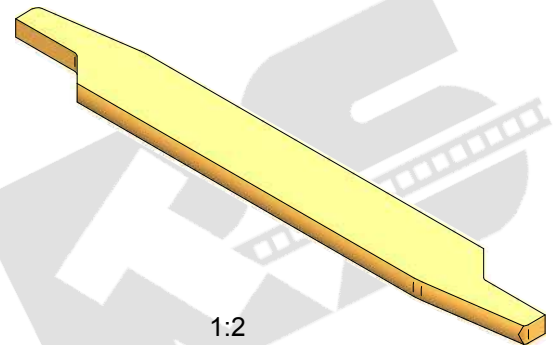

# FIBER SPARE PARTS FOR WEAVING LOOMS

*Dornier*

INTERCHANGEABLE WITH ORIGINALS

1:2

**338123**  
LH gripper opener plate for thin yarns 170x23x6 mm

1:2

**338126**  
Plate 170x23 mm

1:2

**338128**  
RH gripper opener plate 85x23x6 mm

1:2

**338416**  
LH gripper opener plate for thin yarns 170x23x6 mm

1:2

**339033**  
Reference plate for thin yarn and fast machines 150x23x6 mm

1:2

**345723**  
Gripper opener 140x24x6 mm

1:2

**736086**  
Gripper opener (338127) 115x23x6 mm

1:2

**861100**  
RH retess. gripper opener plate 100x30x6 mm

1:2

**APRD01**  
Double LH gripper opener plate 170x23x6 mm

1:2

**APRD02**  
Double LH gripper opener plate 195x23x6 mm

1:2

**APRD03**  
Double gripper opener plate 195x23 mm

1:2

**APRD04**  
Gripper opener

**335778**  
Teflon lubricant pencil  $\varnothing 14 \times 60$  mm

**341205**  
Teflon lubricant 70x26x5 mm

**341206**  
Teflon lubricant 64x17x4 mm