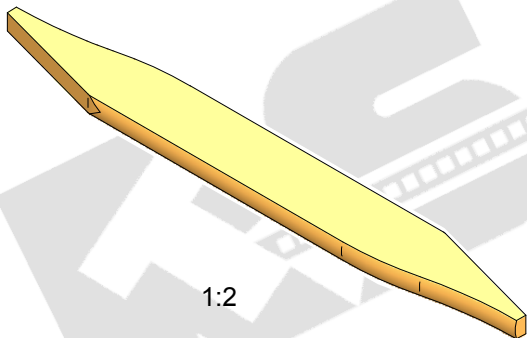

# FIBER SPARE PARTS FOR WEAVING LOOMS

*Dornier*

INTERCHANGEABLE WITH ORIGINALS

1:2

**338123**  
LH gripper opener plate for thin yarns 170x23x6 mm

1:2

**338126**  
Plate 170x23 mm

1:2

**338128**  
RH gripper opener plate 85x23x6 mm

1:2

**338416**  
LH gripper opener plate for thin yarns 170x23x6 mm

1:2

**339033**  
Reference plate for thin yarn and fast machines 150x23x6 mm

1:2

**345723**  
Gripper opener 140x24x6 mm

1:2

**736086**  
Gripper opener (338127) 115x23x6 mm

1:2

**861100**  
RH retess. gripper opener plate 100x30x6 mm

1:2

**APRD01**  
Double LH gripper opener plate 170x23x6 mm

1:2

**APRD02**  
Double LH gripper opener plate 195x23x6 mm

1:2

**APRD03**  
Double gripper opener plate 195x23 mm

1:2

**APRD04**  
Gripper opener

**335778**  
Teflon lubricant pencil  $\varnothing 14 \times 60$  mm

**341205**  
Teflon lubricant 70x26x5 mm

**341206**  
Teflon lubricant 64x17x4 mm