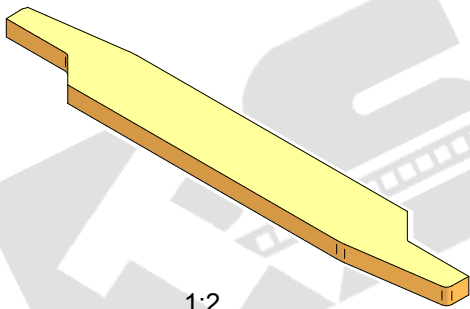

# FIBER SPARE PARTS FOR WEAVING LOOMS

*Dornier*

INTERCHANGEABLE WITH ORIGINALS

1:2

**338123**  
LH gripper opener plate for thin yarns 170x23x6 mm

1:2

**338126**  
Plate 170x23 mm

1:2

**338128**  
RH gripper opener plate 85x23x6 mm

1:2

**338416**  
LH gripper opener plate for thin yarns 170x23x6 mm

1:2

**339033**  
Reference plate for thin yarn and fast machines 150x23x6 mm

1:2

**345723**  
Gripper opener 140x24x6 mm

1:2

**736086**  
Gripper opener (338127) 115x23x6 mm

1:2

**861100**  
RH retess. gripper opener plate 100x30x6 mm

1:2

**APRD01**  
Double LH gripper opener plate 170x23x6 mm

1:2

**APRD02**  
Double LH gripper opener plate 195x23x6 mm