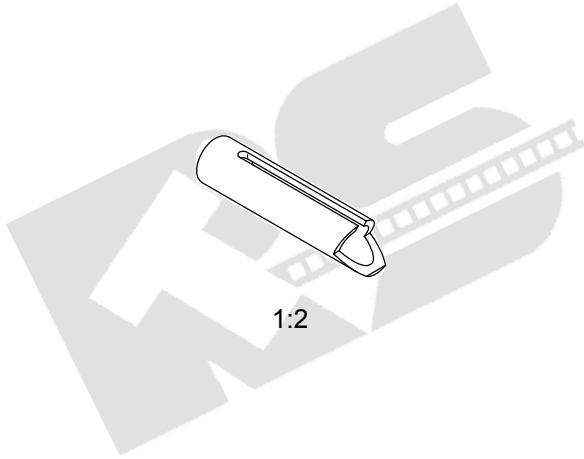

# FIBER SPARE PARTS FOR WEAVING LOOMS

*Dornier*

INTERCHANGEABLE WITH ORIGINALS

1:2

**338123**  
LH gripper opener plate for thin yarns 170x23x6 mm

1:2

**338126**  
Plate 170x23 mm

1:2

**338128**  
RH gripper opener plate 85x23x6 mm

1:2

**338416**  
LH gripper opener plate for thin yarns 170x23x6 mm

1:2

**339033**  
Reference plate for thin yarn and fast machines 150x23x6 mm

1:2

**345723**  
Gripper opener 140x24x6 mm

1:2

**736086**  
Gripper opener (338127) 115x23x6 mm

1:2

**861100**  
RH retess. gripper opener plate 100x30x6 mm

1:2

**APRD01**  
Double LH gripper opener plate 170x23x6 mm

1:2

**APRD02**  
Double LH gripper opener plate 195x23x6 mm

1:2

**APRD03**  
Double gripper opener plate 195x23 mm

1:2

**APRD04**  
Gripper opener

**335778**  
Teflon lubricant pencil  $\varnothing 14 \times 60$  mm

**341205**  
Teflon lubricant 70x26x5 mm

**341206**  
Teflon lubricant 64x17x4 mm