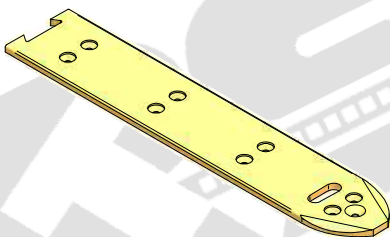

FIBER SPARE PARTS FOR WEAVING LOOMS

Nuovo Pignone

INTERCHANGEABLE WITH ORIGINALS

1:2

PBZ53941
Plate
TP 500

1:2

PBZ53944
Plate
TP 600

1:2

PBZ53927
Plate
TP 500

1:2

PBZ53955
Interchangeable top for tape
TP 600

1:2

PBZ53956
Interchangeable top for tape
TP 500

1:2

PNZ53890
Gripper opener
Fast P/R/S/T

PNZ53887
Gripper opener
Fast P

1:3

PNZ53889
Gripper opener
Fast R/S/T - G6300 (first series)

1:3

PNZ53891
Gripper opener
Fast R/S/T - G6300

1:2

10:15

PB028359
Teflon lubricant pad
TP 500 - TP 600

10:15

PN063506
Teflon lubricant pad
Fast

1:1

PBZ64185
Carbon fiber weft gripper
TP600

1:1

PNZ63265
Carbon fiber gripper plate
Fast

1:1

PNZ63382
Carbon fiber gripper plate 72,5x9,4x1,3 mm
G6300

PQZ53935
Gripper opener
GS900