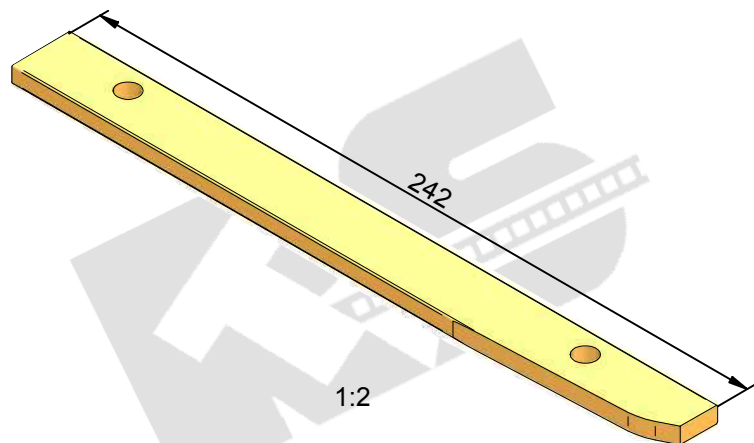

FIBER SPARE PARTS FOR WEAVING LOOMS

Nuovo Pignone

INTERCHANGEABLE WITH ORIGINALS

1:2

PBZ53941
Plate
TP 500

1:2

PBZ53944
Plate
TP 600

1:2

PBZ53927
Plate
TP 500

1:2

PBZ53955
Interchangeable top for tape
TP 600

1:2

PBZ53956
Interchangeable top for tape
TP 500

1:2

PNZ53890
Gripper opener
Fast P/R/S/T

PNZ53887
Gripper opener
Fast P