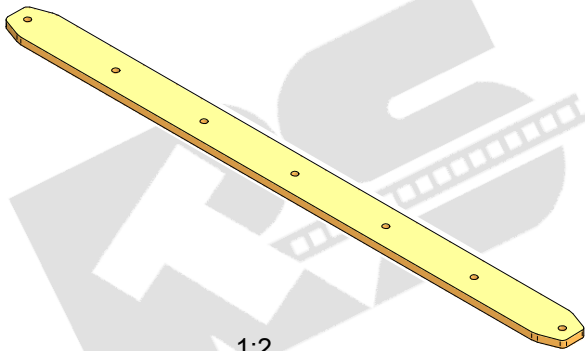

FIBER SPARE PARTS FOR WEAVING LOOMS

Nuovo Pignone

INTERCHANGEABLE WITH ORIGINALS

1:2

PBZ53941
Plate
TP 500

1:2

PBZ53944
Plate
TP 600

1:2

PBZ53927
Plate
TP 500

1:2

PBZ53955
Interchangeable top for tape
TP 600

1:2

PBZ53956
Interchangeable top for tape
TP 500

1:2

PNZ53890
Gripper opener
Fast P/R/S/T

PNZ53887
Gripper opener
Fast P

1:3

PNZ53889
Gripper opener
Fast R/S/T - G6300 (first series)

1:3

PNZ53891
Gripper opener
Fast R/S/T - G6300

1:2

10:15

PB028359
Teflon lubricant pad
TP 500 - TP 600

10:15

PN063506
Teflon lubricant pad
Fast

1:1

PBZ64185
Carbon fiber weft gripper
TP600

1:1

PNZ63265
Carbon fiber gripper plate
Fast

1:1

PNZ63382
Carbon fiber gripper plate 72,5x9,4x1,3 mm
G6300

PQZ53935
Gripper opener
GS900