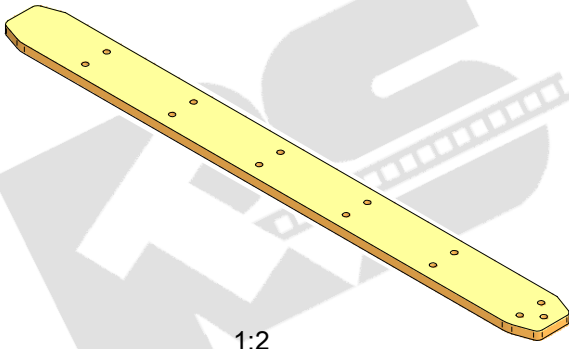

FIBER SPARE PARTS FOR WEAVING LOOMS

Nuovo Pignone

INTERCHANGEABLE WITH ORIGINALS

1:2

PBZ53941
Plate
TP 500

1:2

PBZ53944
Plate
TP 600

1:2

PBZ53927
Plate
TP 500

1:2

PBZ53955
Interchangeable top for tape
TP 600

1:2

PBZ53956
Interchangeable top for tape
TP 500

1:2

PNZ53890
Gripper opener
Fast P/R/S/T

PNZ53887
Gripper opener
Fast P

1:3

PNZ53889
Gripper opener
Fast R/S/T - G6300 (first series)

1:3

PNZ53891
Gripper opener
Fast R/S/T - G6300

1:2

10:15

PB028359
Teflon lubricant pad
TP 500 - TP 600

10:15

PN063506
Teflon lubricant pad
Fast

1:1

PBZ64185
Carbon fiber weft gripper
TP600

1:1

PNZ63265
Carbon fiber gripper plate
Fast

1:1

PNZ63382
Carbon fiber gripper plate 72,5x9,4x1,3 mm
G6300

PQZ53935
Gripper opener
GS900