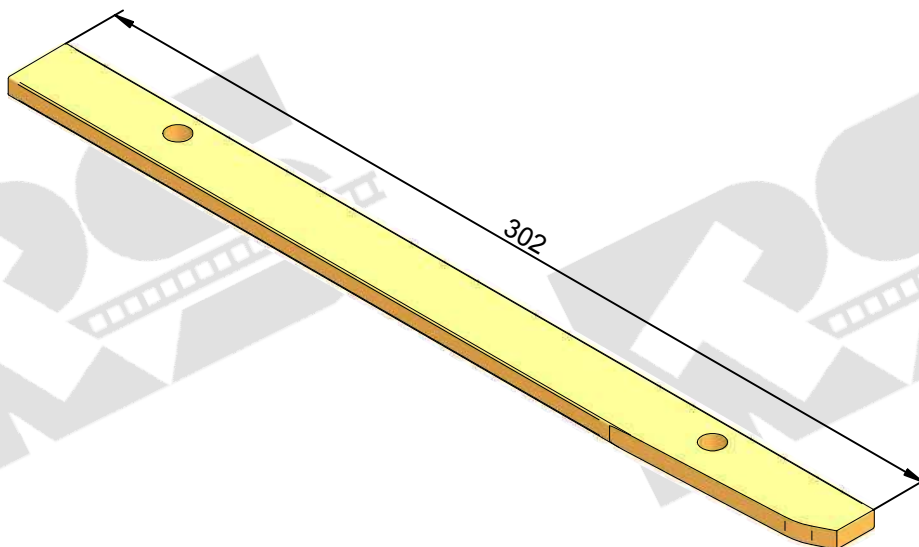

PNZ53891
Gripper opener
Fast R/S/T - G6300

1:2