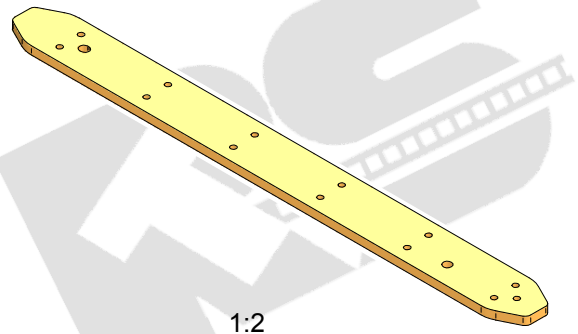

FIBER SPARE PARTS FOR WEAVING LOOMS

Nuovo Pignone

INTERCHANGEABLE WITH ORIGINALS

1:2

PBZ53941
Plate
TP 500

1:2

PBZ53944
Plate
TP 600

1:2

PBZ53927
Plate
TP 500

1:2

PBZ53955
Interchangeable top for tape
TP 600

1:2

PBZ53956
Interchangeable top for tape
TP 500

1:2

PNZ53890
Gripper opener
Fast P/R/S/T

PNZ53887
Gripper opener
Fast P

1:3

PNZ53889
Gripper opener
Fast R/S/T - G6300 (first series)

1:3

PNZ53891
Gripper opener
Fast R/S/T - G6300

1:2

10:15

PB028359
Teflon lubricant pad
TP 500 - TP 600

10:15

PN063506
Teflon lubricant pad
Fast

1:1

PBZ64185
Carbon fiber weft gripper
TP600

1:1

PNZ63265
Carbon fiber gripper plate
Fast

1:1

PNZ63382
Carbon fiber gripper plate 72,5x9,4x1,3 mm
G6300

PQZ53935
Gripper opener
GS900