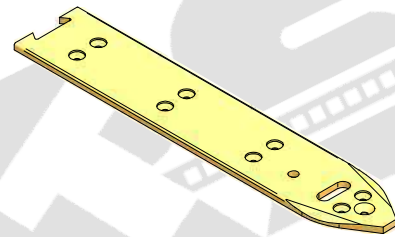

FIBER SPARE PARTS FOR WEAVING LOOMS

Nuovo Pignone

INTERCHANGEABLE WITH ORIGINALS

1:2

PBZ53941
Plate
TP 500

1:2

PBZ53944
Plate
TP 600

1:2

PBZ53927
Plate
TP 500

1:2

PBZ53955
Interchangeable top for tape
TP 600

1:2

PBZ53956
Interchangeable top for tape
TP 500

1:2

PNZ53890
Gripper opener
Fast P/R/S/T

PNZ53887
Gripper opener
Fast P

1:3

PNZ53889
Gripper opener
Fast R/S/T - G6300 (first series)

1:3

PNZ53891
Gripper opener
Fast R/S/T - G6300

1:2

10:15

PB028359
Teflon lubricant pad
TP 500 - TP 600

10:15

PN063506
Teflon lubricant pad
Fast

1:1

PBZ64185
Carbon fiber weft gripper
TP600

1:1

PNZ63265
Carbon fiber gripper plate
Fast

1:1

PNZ63382
Carbon fiber gripper plate 72,5x9,4x1,3 mm
G6300

PQZ53935
Gripper opener
GS900