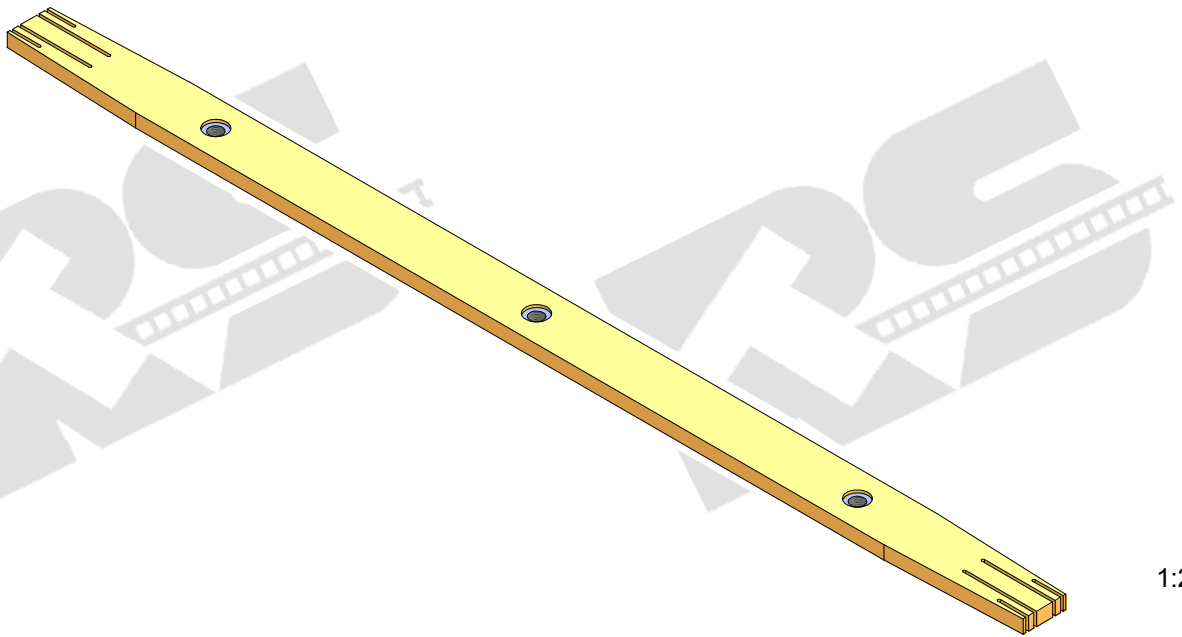

# FIBER SPARE PARTS FOR WEAVING LOOMS

*Panter*

INTERCHANGEABLE WITH ORIGINALS

**2811002**  
Gripper opener

1:2

**3503010**  
Foil for leno command (for dobby looms)

1:2

**3503039**  
Foil for leno command (for jacquard looms)

1:2

**2303104**  
Drive wheel

1:5

**2503009**  
Spring foil for RH gripper

1:1

**2573082**  
Teflon lubricant pad

1:1