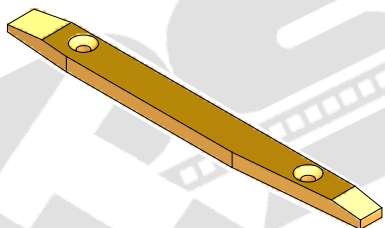

FIBER SPARE PARTS FOR WEAVING LOOMS

Picanol

INTERCHANGEABLE WITH ORIGINALS

B84468
RH gripper protection
GTM

B84471
LH gripper protection
GTM

B88420
LH gripper protection
GTM

B88419
RH gripper protection
GTM

B52999
Plate

B53051
Plate

1:1

B54121
Plate
GTM-AS

1:1

B54255
Plate

1:2

B54794
Plate

1:3

BA209103
Gripper opener
Gamma