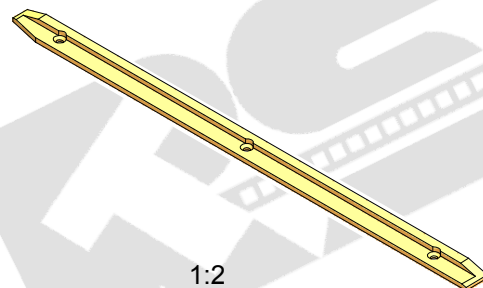

FIBER SPARE PARTS FOR WEAVING LOOMS

Picanol

INTERCHANGEABLE WITH ORIGINALS

B84468
RH gripper protection
GTM

B84471
LH gripper protection
GTM

B88420
LH gripper protection
GTM

B88419
RH gripper protection
GTM

B52999
Plate

B53051
Plate

1:1

B54121
Plate
GTM-AS

1:1

B54255
Plate

1:2

B54794
Plate

1:3

BA209103
Gripper opener
Gamma