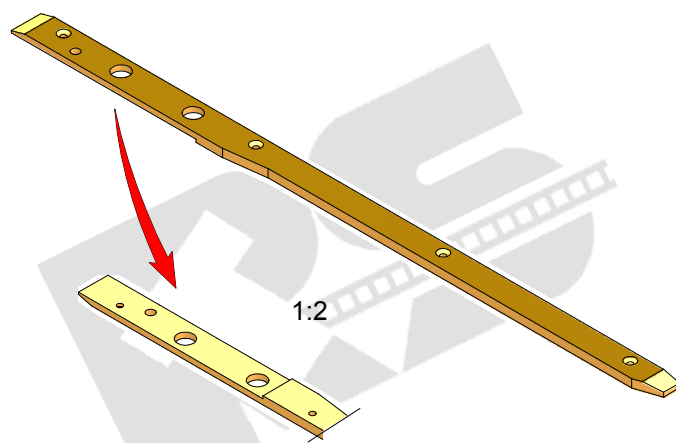

FIBER SPARE PARTS FOR WEAVING LOOMS

Picanol

INTERCHANGEABLE WITH ORIGINALS

B84468
RH gripper protection
GTM

B84471
LH gripper protection
GTM

B88420
LH gripper protection
GTM

B88419
RH gripper protection
GTM

B52999
Plate

B53051
Plate

1:1

B54121
Plate
GTM-AS

1:1

B54255
Plate

1:2

B54794
Plate

1:3

BA209103
Gripper opener
Gamma