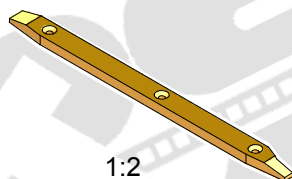

FIBER SPARE PARTS FOR WEAVING LOOMS

Picanol

INTERCHANGEABLE WITH ORIGINALS

B84468
RH gripper protection
GTM

B84471
LH gripper protection
GTM

B88420
LH gripper protection
GTM

B88419
RH gripper protection
GTM

B52999
Plate

B53051
Plate

1:1

B54121
Plate
GTM-AS

1:1

B54255
Plate

1:2

B54794
Plate