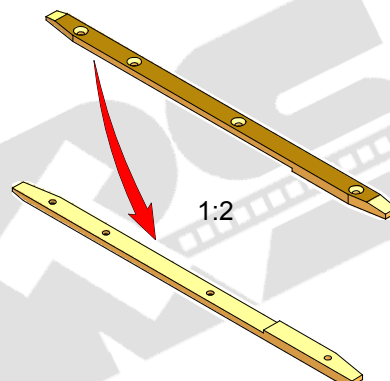

FIBER SPARE PARTS FOR WEAVING LOOMS

Picanol

INTERCHANGEABLE WITH ORIGINALS

B84468
RH gripper protection
GTM

B84471
LH gripper protection
GTM

B88420
LH gripper protection
GTM

B88419
RH gripper protection
GTM

B52999
Plate

B53051
Plate

1:1

B54121
Plate
GTM-AS

1:1

B54255
Plate

1:2

B54794
Plate

1:3

BA209103
Gripper opener
Gamma