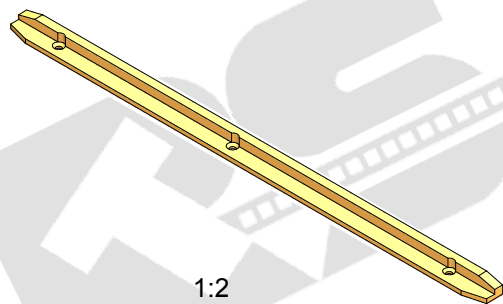

FIBER SPARE PARTS FOR WEAVING LOOMS

Picanol

INTERCHANGEABLE WITH ORIGINALS

B84468
RH gripper protection
GTM

B84471
LH gripper protection
GTM

B88420
LH gripper protection
GTM

B88419
RH gripper protection
GTM

B52999
Plate

B53051
Plate

1:1

B54121
Plate
GTM-AS

1:1

B54255
Plate

1:2

B54794
Plate

1:3

BA209103
Gripper opener
Gamma