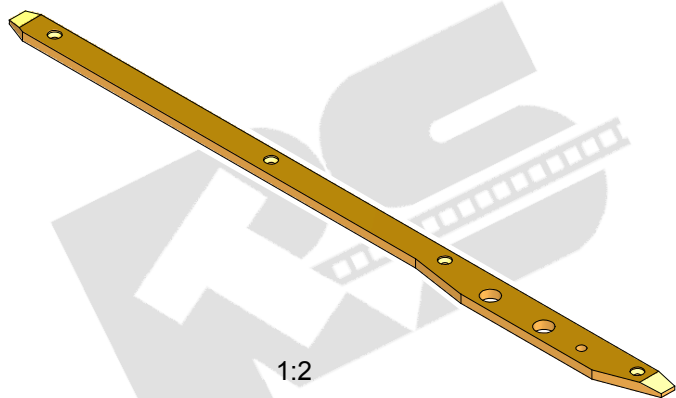

FIBER SPARE PARTS FOR WEAVING LOOMS

Picanol

INTERCHANGEABLE WITH ORIGINALS

B84468
RH gripper protection
GTM

B84471
LH gripper protection
GTM

B88420
LH gripper protection
GTM

B88419
RH gripper protection
GTM

B52999
Plate

B53051
Plate

1:1

B54121
Plate
GTM-AS

1:1

B54255
Plate

1:2

B54794
Plate

1:3

BA209103
Gripper opener
Gamma